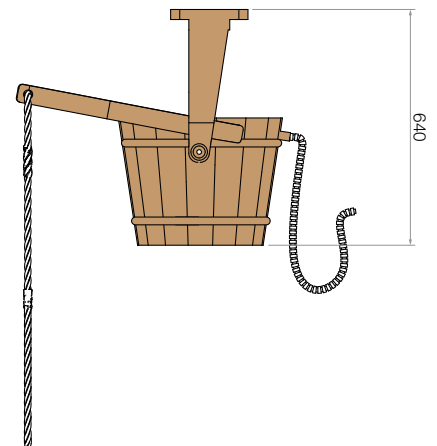

Size: 715mm x 500mm x 800mm

Volume: 18 Liters

Hose: 1/2" Thread

Materials: Coated Cedar, Aspen or Pine Wood,
Plastic Insert, Rope and Hose.

WALL INSTALLATION

CEILING INSTALLATION

Side View

www.sawo.com