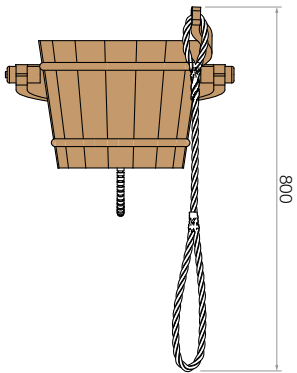

Cedar

Aspen

Pine

Pail Shower

Would you like to experience a waterfall with a full pail of water? A huge splash idea, isn't it?

The pail shower is with a rope on the lever, hose and float valve. Its arc shaped holder design gives more possibilities to place shower either on the ceiling or to the wall. Pail shower is suitable for indoor or outdoor use. The hose needs to be connected to a water inlet so when water is flushed out, the pail will automatically be refilled - a never ending pail shower!

Top View

Size: 715mm x 500mm x 800mm

Volume: 18 Liters

Hose: 1/2" Thread

Materials: Coated Cedar, Aspen or Pine Wood,
Plastic Insert, Rope and Hose.

WALL INSTALLATION

CEILING INSTALLATION

Front View