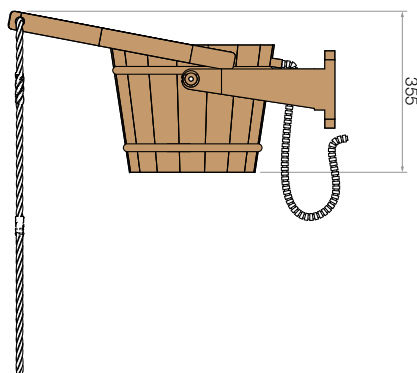

Cedar

Aspen

Pine

Pail Shower

Would you like to experience a waterfall with a full pail of water? A huge splash idea, isn't it?

The pail shower is with a rope on the lever, hose and float valve. Its arc shaped holder design gives more possibilities to place shower either on the ceiling or to the wall. Pail shower is suitable for indoor or outdoor use. The hose needs to be connected to a water inlet so when water is flushed out, the pail will automatically be refilled - a never ending pail shower!

Top View

Size: 715mm x 500mm x 800mm

Volume: 18 Liters

Hose: 1/2" Thread

Materials: Coated Cedar, Aspen or Pine Wood,
Plastic Insert, Rope and Hose.

WALL INSTALLATION

CEILING INSTALLATION

Front View