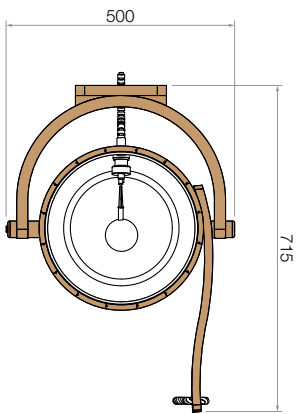

Cedar

Aspen

Pine

Pail Shower

Would you like to experience a waterfall with a full pail of water? A huge splash idea, isn't it?

The pail shower is with a rope on the lever, hose and float valve. Its arc shaped holder design gives more possibilities to place shower either on the ceiling or to the wall. Pail shower is suitable for indoor or outdoor use. The hose needs to be connected to a water inlet so when water is flushed out, the pail will automatically be refilled - a never ending pail shower!

Top View

Size: 715mm x 500mm x 800mm

Volume: 18 Liters

Hose: 1/2" Thread

Materials: Coated Cedar, Aspen or Pine Wood,
Plastic Insert, Rope and Hose.

WALL INSTALLATION

CEILING INSTALLATION

Front View