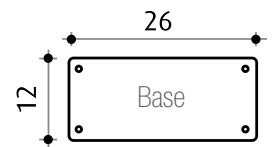

JOLLY

25 L

Solar shower 25L
With foot rinse
Material : Aluminium
Height : 228 cm
Fixing kit included
2 years warranty
Available in 5 shades

Stainless steel paint
DS-A522NX

Anthracite
DS-A522NO

Pink
DS-A522RS

Purple
DS-A522VO

33L
Anthracite
DS-A822NO

33L
Stainless steel paint
DS-A5822VO

Anthracite/
Stainless steel
DS-A122BN

SPRING

30 L

Solar shower 30L
With foot rinse
Material : Aluminium
Height : 228 cm
Fixing kit included
2 years warranty
Available in 6 shades