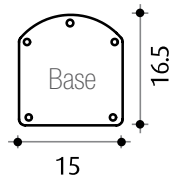

non-contractual photos

SOLAR SHOWER

lightweight and design

From 25 to 30L

Wide selection of colors

WARRANTY
2
YEARS

easy connection

Blue
DS-A522BL

JOLLY

25 L

Solar shower 25L
With foot rinse
Material : Aluminium
Height : 228 cm
Fixing kit included
2 years warranty
Available in 5 shades

Stainless steel paint
DS-A522NX

Anthracite
DS-A522NO

Pink
DS-A522RS

Purple
DS-A522VO

33L
Anthracite
DS-A822NO

33L
Stainless steel paint
DS-A5822VO

Anthracite/
Stainless steel
DS-A122BN

SPRING

30 L

Solar shower 30L
With foot rinse
Material : Aluminium
Height : 228 cm
Fixing kit included
2 years warranty
Available in 6 shades