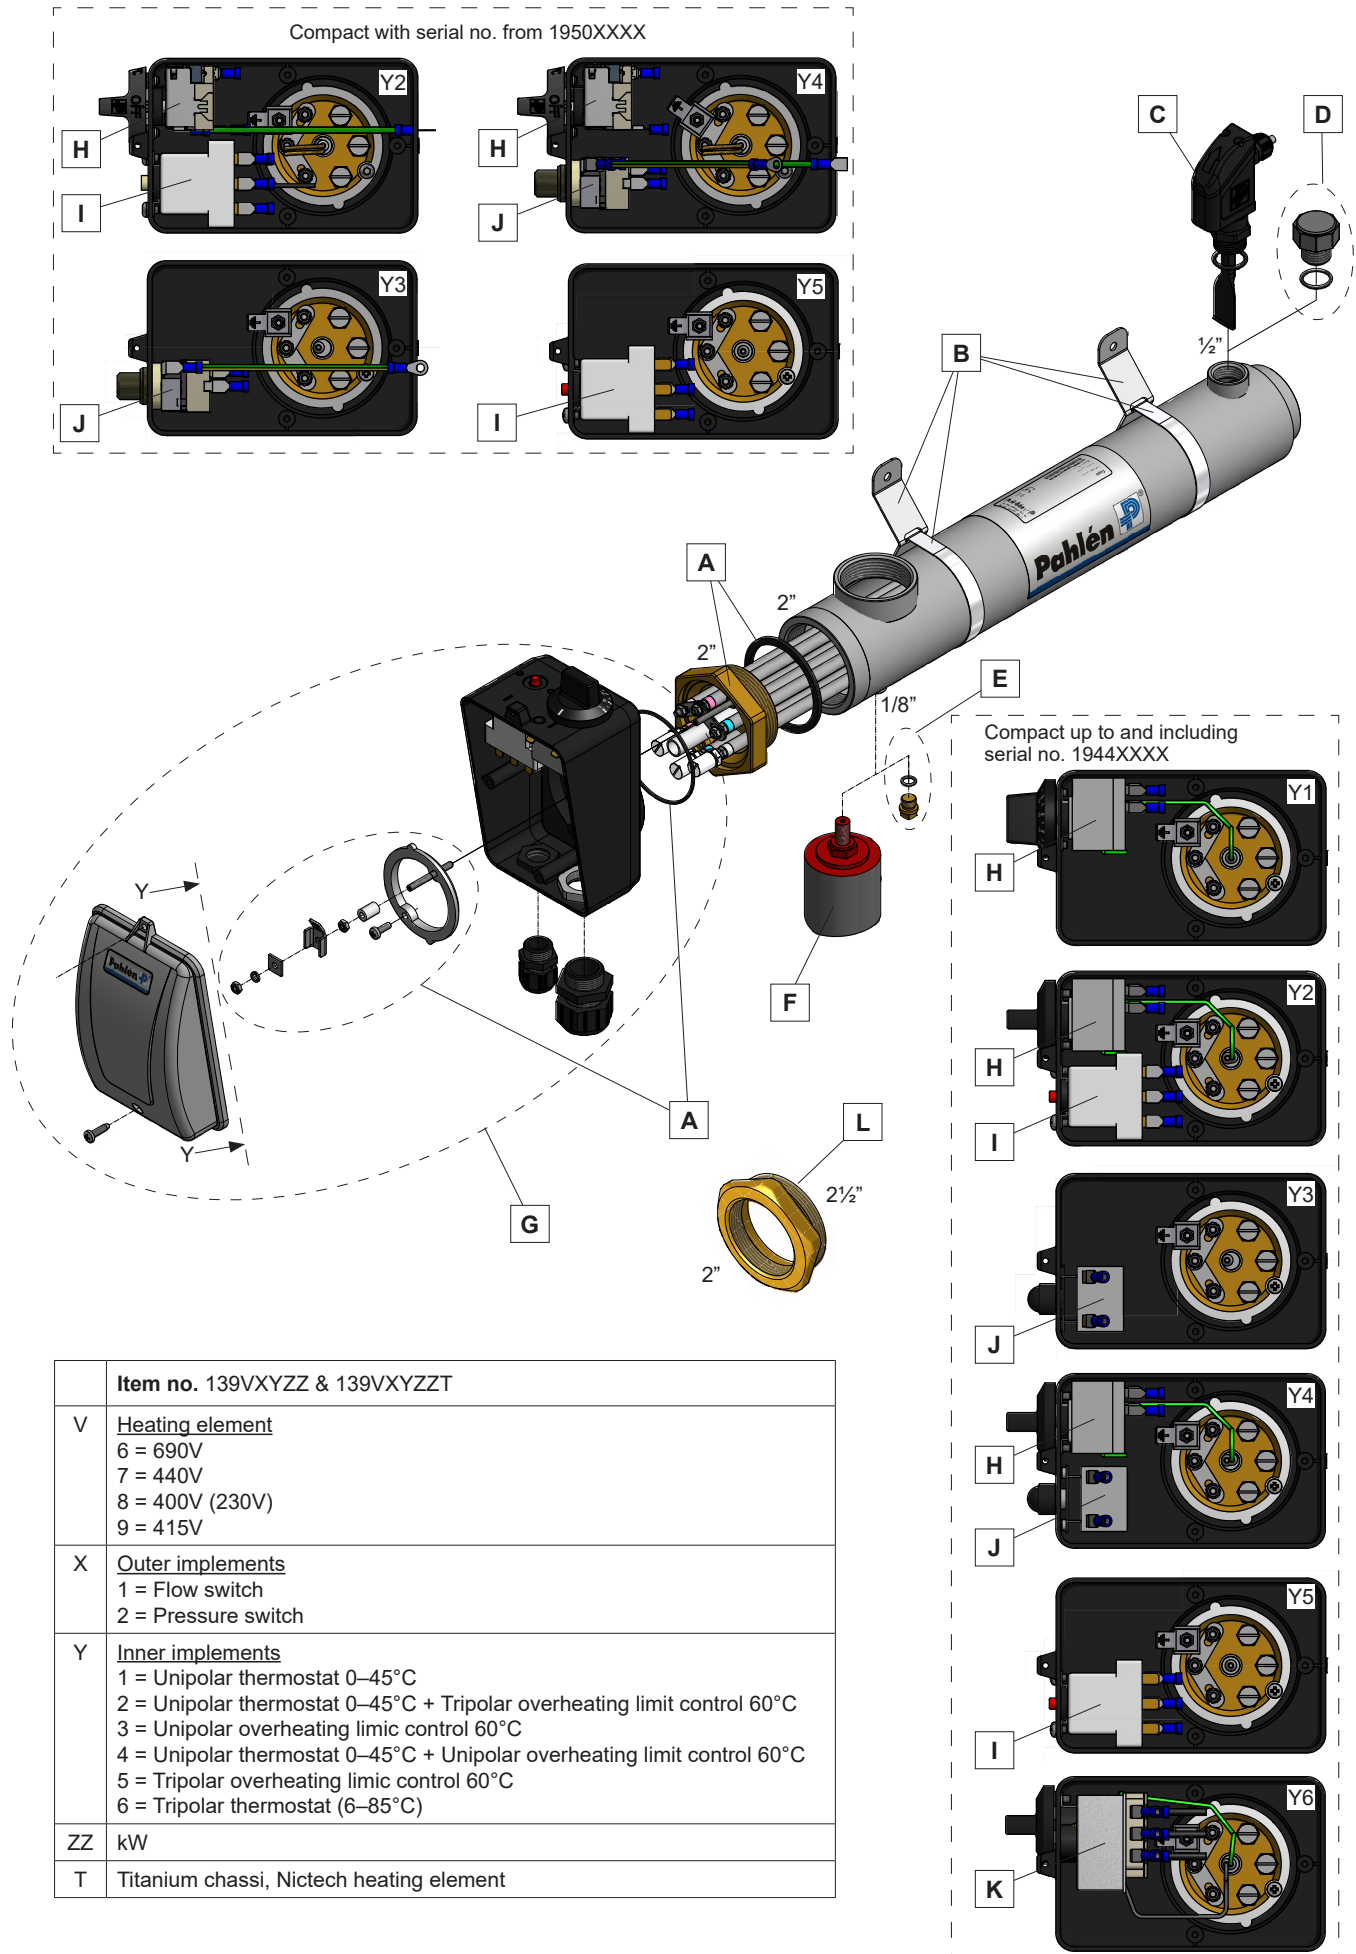

Elv Kompakt / Compact electric heater

	Item no. 139VXYZZ & 139VXYZT
V	<u>Heating element</u> 6 = 690V 7 = 440V 8 = 400V (230V) 9 = 415V
X	<u>Outer implements</u> 1 = Flow switch 2 = Pressure switch
Y	<u>Inner implements</u> 1 = Unipolar thermostat 0–45°C 2 = Unipolar thermostat 0–45°C + Tripolar overheating limit control 60°C 3 = Unipolar overheating limit control 60°C 4 = Unipolar thermostat 0–45°C + Unipolar overheating limit control 60°C 5 = Tripolar overheating limit control 60°C 6 = Tripolar thermostat (6–85°C)
ZZ	kW
T	Titanium chassi, Nitech heating element