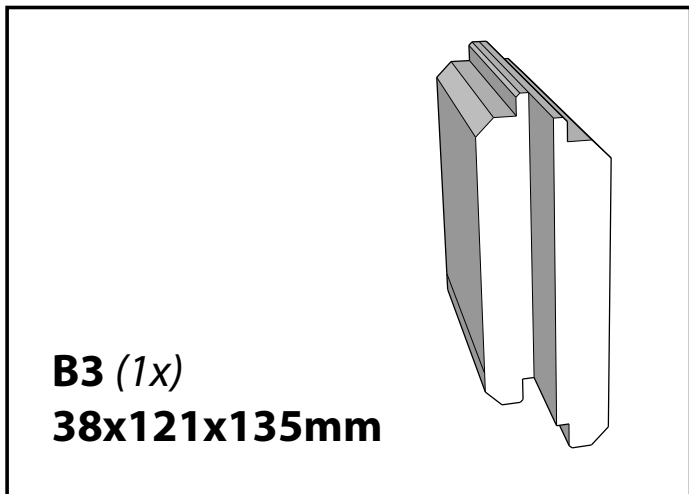

OULU HS2

*NOT INCLUDED IN THE PACKAGE

*NOT INCLUDED IN THE PACKAGE

*NOT INCLUDED IN THE PACKAGE

Nail (18x)
1,6x32mm

TX20 (360x)
4x45/25mm

TX20 (4x)
5x100mm

C2 (34x)
38x121x1380mm

C3 (1x)
38x121x1880mm

D1 (2x)
18x45x1308mm

D2 (2x)
18x45x1808mm

E1 (11x)
25x137x1842mm

E2 (2x)
25x137x1856mm

F1 (1x)
20x150x310mm

G1 (4x)
36x36x1895mm

H1 (1x)
20x140x1618mm

TX20 (12x)
4x45/25mm

TX20 (4x)
5x100mm

TX20 (6x)
4x45/25mm