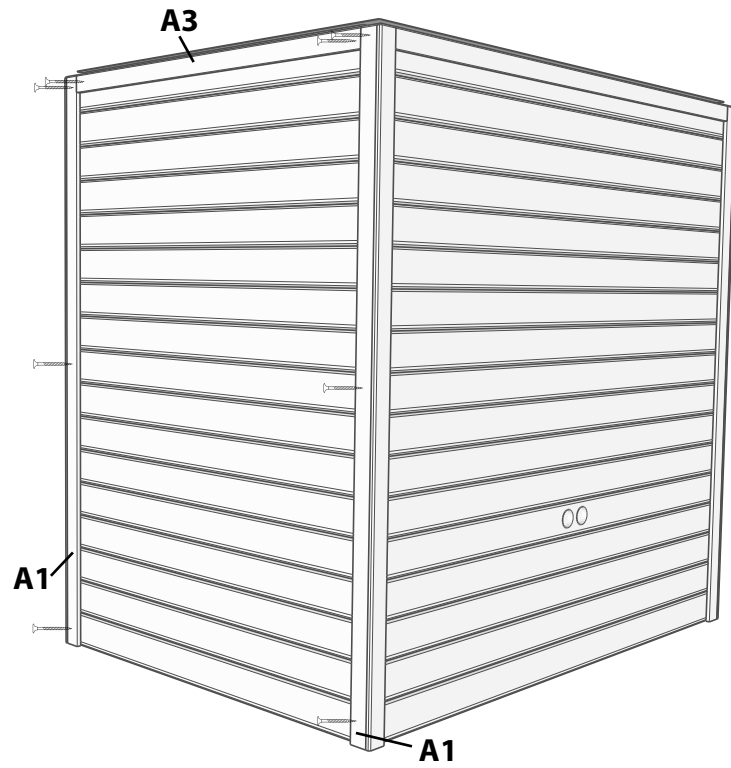

OULU HS2

*NOT INCLUDED IN THE PACKAGE

*NOT INCLUDED IN THE PACKAGE

*NOT INCLUDED IN THE PACKAGE

Nail (18x)
1,6x32mm

TX20 (360x)
4x45/25mm

TX20 (4x)
5x100mm

C2 (34x)
38x121x1380mm

C3 (1x)
38x121x1880mm

D1 (2x)
18x45x1308mm

D2 (2x)
18x45x1808mm

E1 (11x)
25x137x1842mm

E2 (2x)
25x137x1856mm

F1 (1x)
20x150x310mm

G1 (4x)
36x36x1895mm

H1 (1x)
20x140x1618mm

TX20 (12x)
4x45/25mm

TX20 (4x)
5x100mm

TX20 (6x)
4x45/25mm