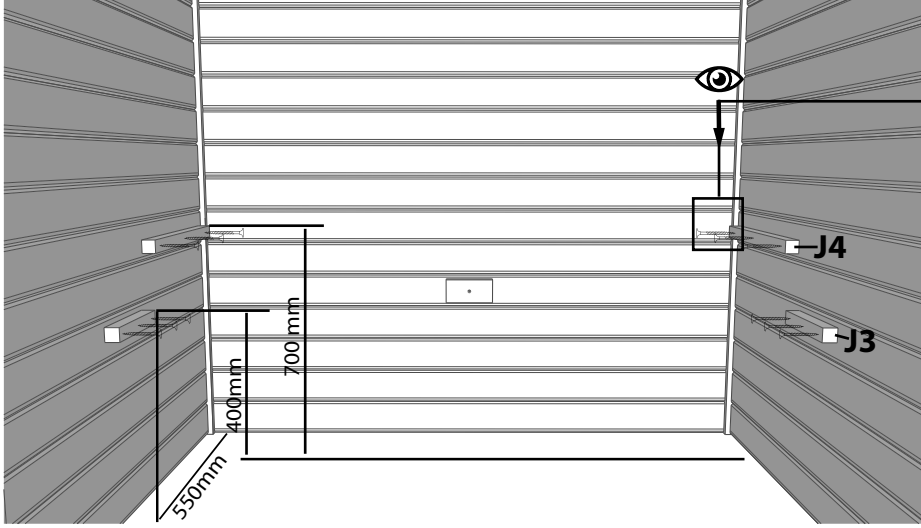

OULU HS2

*NOT INCLUDED IN THE PACKAGE

*NOT INCLUDED IN THE PACKAGE

*NOT INCLUDED IN THE PACKAGE

Nail (18x)
1,6x32mm

TX20 (360x)
4x45/25mm

TX20 (4x)
5x100mm

C2 (34x)
38x121x1380mm

C3 (1x)
38x121x1880mm

D1 (2x)
18x45x1308mm

D2 (2x)
18x45x1808mm

E1 (11x)
25x137x1842mm

E2 (2x)
25x137x1856mm

F1 (1x)
20x150x310mm

G1 (4x)
36x36x1895mm

H1 (1x)
20x140x1618mm

TX20 (12x)
4x45/25mm

TX20 (4x)
5x100mm

TX20 (6x)
4x45/25mm