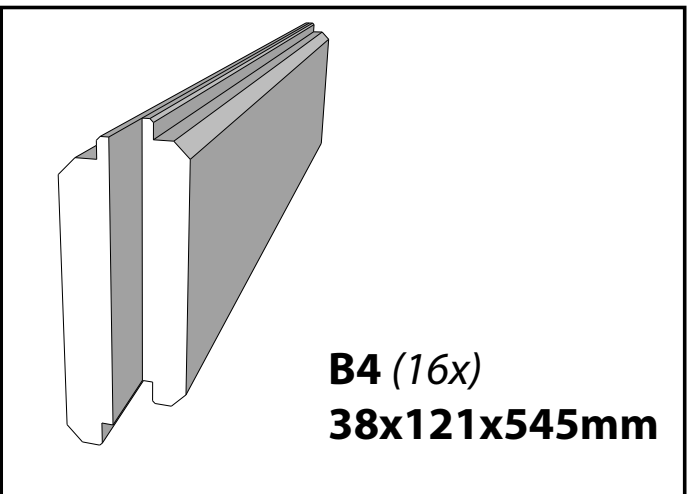

OULU HS2

*NOT INCLUDED IN THE PACKAGE

*NOT INCLUDED IN THE PACKAGE

*NOT INCLUDED IN THE PACKAGE

Nail (18x)
1,6x32mm

TX20 (360x)
4x45/25mm

TX20 (4x)
5x100mm

C2 (34x)
38x121x1380mm

C3 (1x)
38x121x1880mm

D1 (2x)
18x45x1308mm

D2 (2x)
18x45x1808mm

E1 (11x)
25x137x1842mm

E2 (2x)
25x137x1856mm

F1 (1x)
20x150x310mm

G1 (4x)
36x36x1895mm

H1 (1x)
20x140x1618mm

TX20 (12x)
4x45/25mm

TX20 (4x)
5x100mm

TX20 (6x)
4x45/25mm