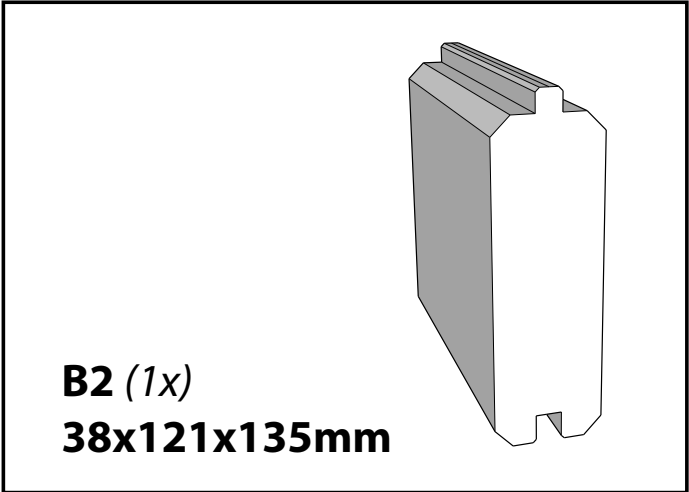

OULU HS2

*NOT INCLUDED IN THE PACKAGE

*NOT INCLUDED IN THE PACKAGE

*NOT INCLUDED IN THE PACKAGE

Nail (18x)
1,6x32mm

TX20 (360x)
4x45/25mm

TX20 (4x)
5x100mm

C2 (34x)
38x121x1380mm

C3 (1x)
38x121x1880mm

D1 (2x)
18x45x1308mm

D2 (2x)
18x45x1808mm

E1 (11x)
25x137x1842mm

E2 (2x)
25x137x1856mm

F1 (1x)
20x150x310mm

G1 (4x)
36x36x1895mm

H1 (1x)
20x140x1618mm

TX20 (12x)
4x45/25mm

TX20 (4x)
5x100mm

TX20 (6x)
4x45/25mm