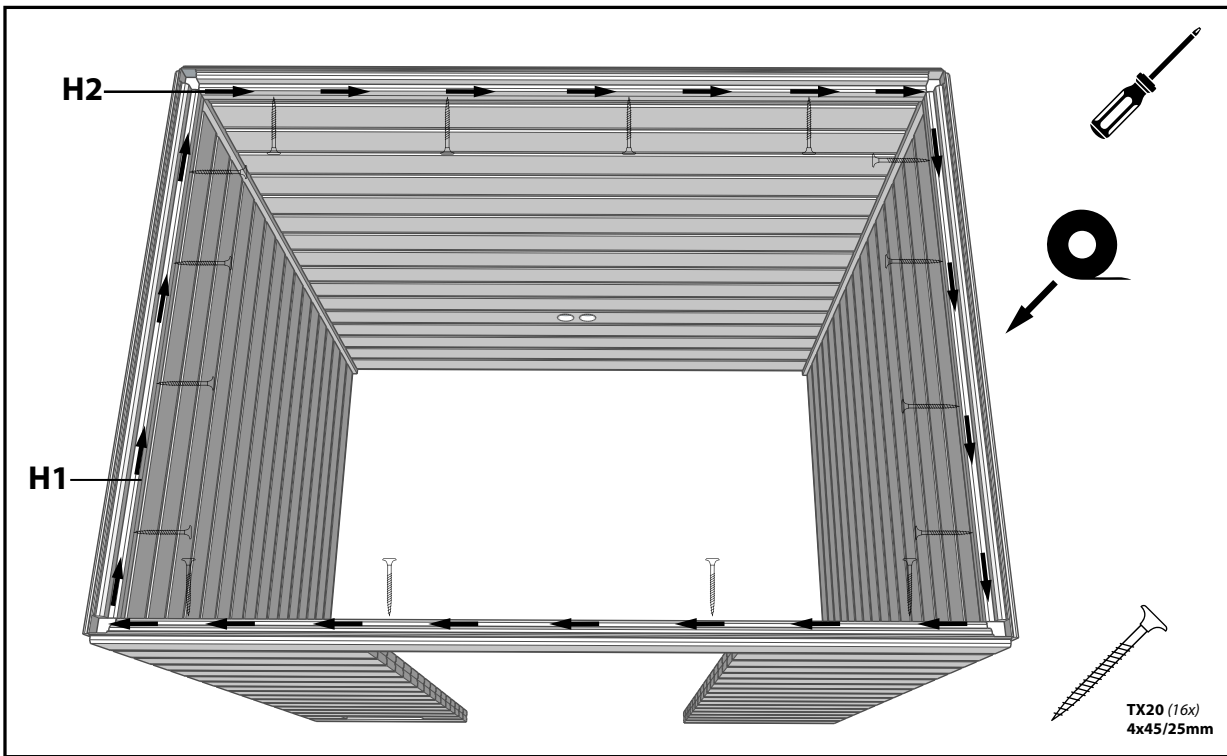

OULU HS2

*NOT INCLUDED IN THE PACKAGE

*NOT INCLUDED IN THE PACKAGE

*NOT INCLUDED IN THE PACKAGE

Nail (18x)
1,6x32mm

TX20 (360x)
4x45/25mm

TX20 (4x)
5x100mm

C2 (34x)
38x121x1380mm

C3 (1x)
38x121x1880mm

D1 (2x)
18x45x1308mm

D2 (2x)
18x45x1808mm

E1 (11x)
25x137x1842mm

E2 (2x)
25x137x1856mm

F1 (1x)
20x150x310mm

G1 (4x)
36x36x1895mm

H1 (1x)
20x140x1618mm

TX20 (12x)
4x45/25mm

TX20 (4x)
5x100mm

TX20 (6x)
4x45/25mm