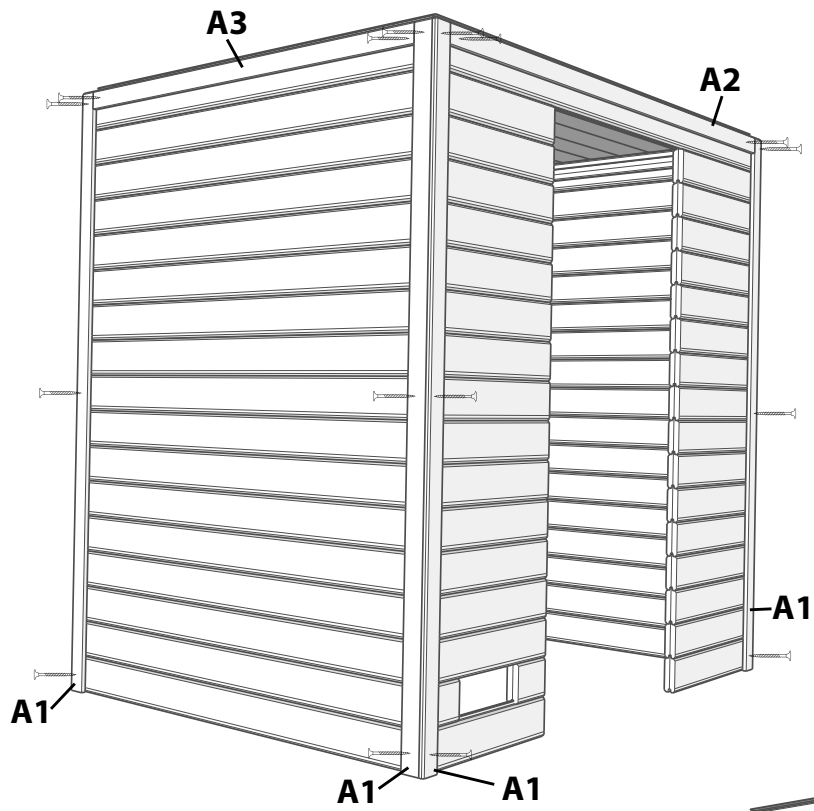

OULU HS2

*NOT INCLUDED IN THE PACKAGE

*NOT INCLUDED IN THE PACKAGE

*NOT INCLUDED IN THE PACKAGE

Nail (18x)
1,6x32mm

TX20 (360x)
4x45/25mm

TX20 (4x)
5x100mm

C2 (34x)
38x121x1380mm

C3 (1x)
38x121x1880mm

D1 (2x)
18x45x1308mm

D2 (2x)
18x45x1808mm

E1 (11x)
25x137x1842mm

E2 (2x)
25x137x1856mm

F1 (1x)
20x150x310mm

G1 (4x)
36x36x1895mm

H1 (1x)
20x140x1618mm

TX20 (12x)
4x45/25mm

TX20 (4x)
5x100mm

TX20 (6x)
4x45/25mm