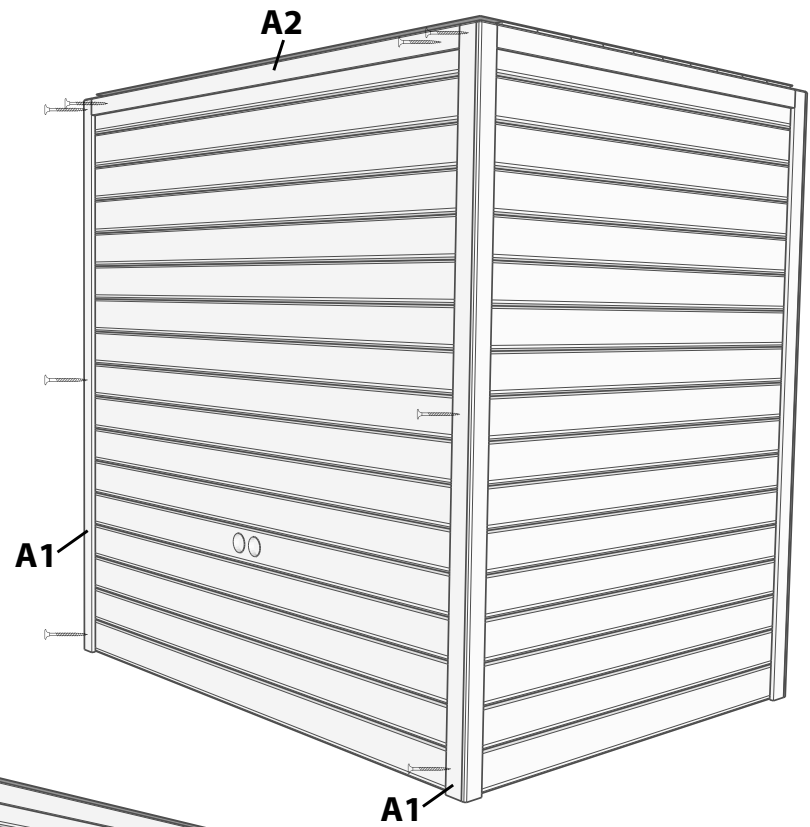

OULU HS2

*NOT INCLUDED IN THE PACKAGE

*NOT INCLUDED IN THE PACKAGE

*NOT INCLUDED IN THE PACKAGE

Nail (18x)
1,6x32mm

TX20 (360x)
4x45/25mm

TX20 (4x)
5x100mm

C2 (34x)
38x121x1380mm

C3 (1x)
38x121x1880mm

D1 (2x)
18x45x1308mm

D2 (2x)
18x45x1808mm

E1 (11x)
25x137x1842mm

E2 (2x)
25x137x1856mm

F1 (1x)
20x150x310mm

G1 (4x)
36x36x1895mm

H1 (1x)
20x140x1618mm

TX20 (12x)
4x45/25mm

TX20 (4x)
5x100mm

TX20 (6x)
4x45/25mm